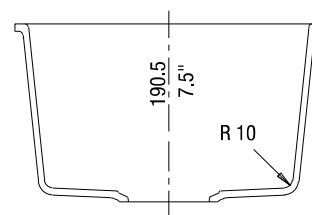

JOB INFORMATION

Job Name: _____

Contact: _____

Date Specified: _____

Specifier: _____

Contractor: _____

NOMINAL DIMENSIONS

Model 513422 shown

OVERALL	CUT OUT SIZE	BOWL DEPTH	DRAIN
13-3/4" x 18"	Template provided with approximate 1/8" reveal	7-1/2"	3-1/2"

DXF cutout templates available on our website.

BLANCO AMERICA

800.451.5782

www.blancoamerica.com