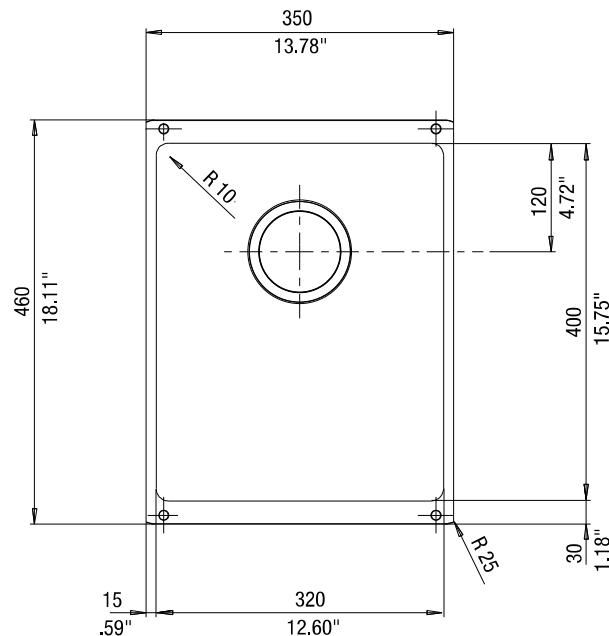

FEATURED MODEL

513424 Medium Bowl, 7-1/2" bowl depth, ANTHRACITE

ADDITIONAL MODELS

- 513422 Medium Bowl, 7-1/2" bowl depth, WHITE
- 513423 Medium Bowl, 7-1/2" bowl depth, BISCUIT
- 513425 Medium Bowl, 7-1/2" bowl depth, METALLIC GRAY
- 515653 Medium Bowl, 7-1/2" bowl depth, CAFE BROWN
- 517110 Medium Bowl, 7-1/2" bowl depth, BISCOTTI
- 517676 Medium Bowl, 7-1/2" bowl depth, TRUFFLE
- 519048 Medium Bowl, 7-1/2" bowl depth, CINDER

JOB INFORMATION

Job Name: _____

Contact: _____

Date Specified: _____

Specifier: _____

Contractor: _____

NOMINAL DIMENSIONS

Model 513422 shown

OVERALL	CUT OUT SIZE	BOWL DEPTH	DRAIN
13-3/4" x 18"	Template provided with approximate 1/8" reveal	7-1/2"	3-1/2"

DXF cutout templates available on our website.

BLANCO AMERICA

800.451.5782

www.blancoamerica.com